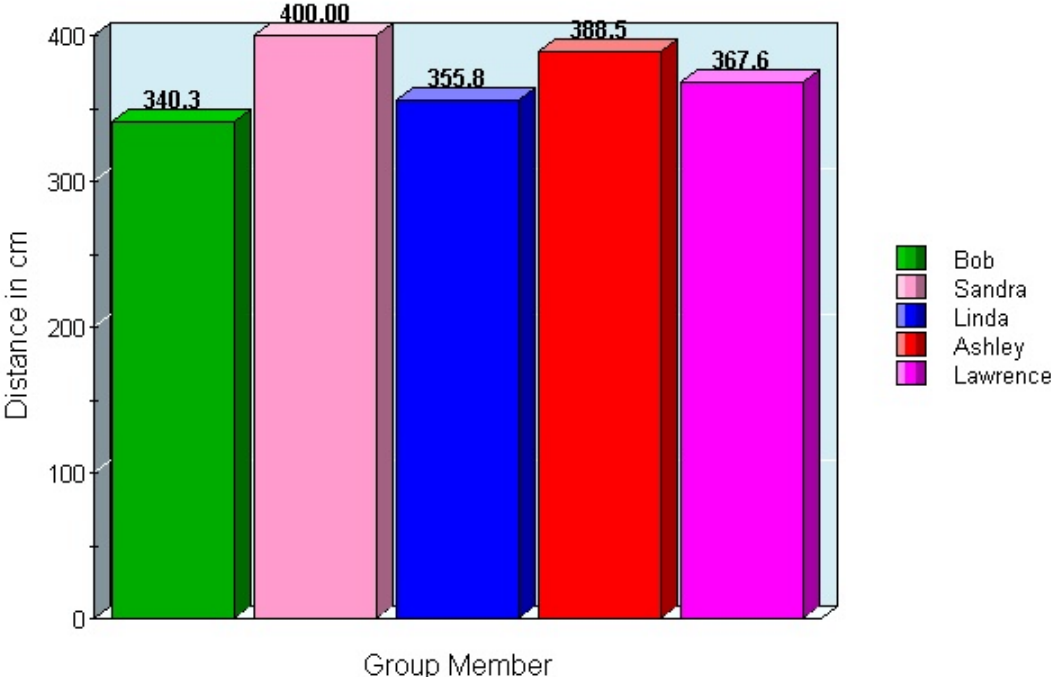

Come Fly With Me! Group #1

GROUP #1 MEAN: 370.44 cm